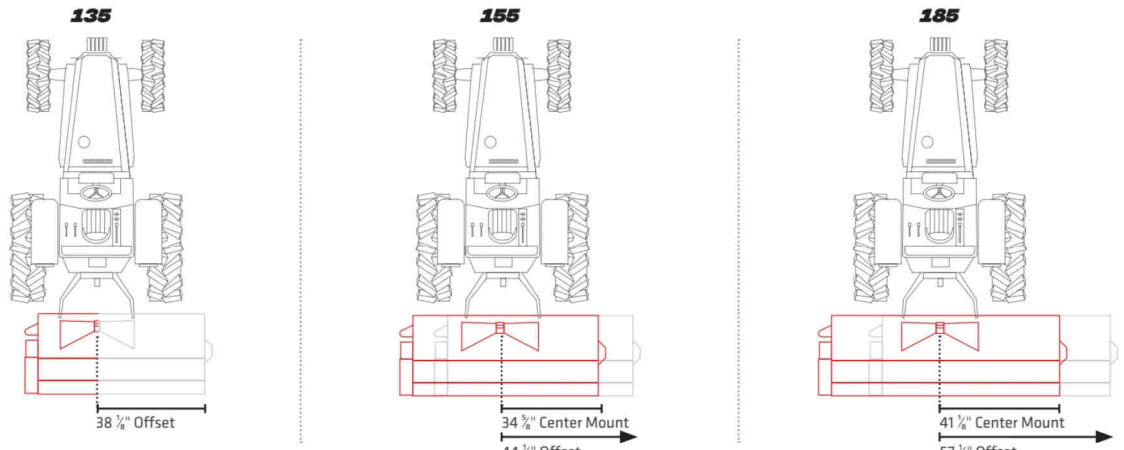

SPECIFICATIONS	135	155	185
Cutting Width	4' 6" (1.36m)	5' (1.52m)	6' (1.83m)
Overall Width	5' 1 1/2" (1.56m)	5' 8" (1.72m)	6' 8 1/2" (2.05m)
Overall Length	3' 7" (1.1m)	3' 7" (1.1m)	3' 7" (1.1m)
Overall Height	1' 2 1/2" (0.37m)	1' 2 1/2" (0.37m)	1' 2 1/2" (0.37m)
Cut Height Range	3/8" - 4" (10 - 100mm)	3/8" - 4" (10 - 100mm)	3/8" - 4" (10 - 100mm)
Approx. Weight	436lbs (198kg)	503lbs (228kg)	540lbs (245kg)
Total Belts	2	2	2
No. of Flails	28	32	40
Min PTO Output	17hp	20hp	24hp

SAFE CLIPPING DISPERSION

Safety is paramount when mowing in public areas. This is why Trimax has designed the Ezeemow FX to expel debris in a downward direction behind the mower.

REAR ROLLER

Full width rear roller prevents scalping, permits the edge of the mower to be run along curbs, adds to overall safety and produces striping.

EZEEMOW OFFSET DIAGRAM

ONLY AVAILABLE IN FIXED CENTRE MOUNT OR OFFSET POSITIONS

*OPTIONAL FEATURES.

✓ RIGHT-HAND OFFSET

Available in offset or center mount to suit your specific mowing requirements. See diagram below.